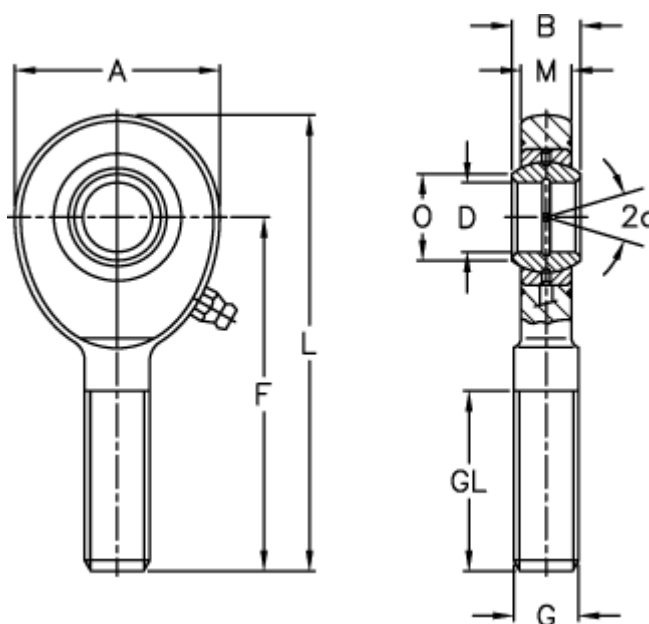

Article number: 03482017

Description: Fluro Rod end EAL 17

Note: 17

## Measures

A	= 46	L	= 92
a (degrees)	= 10	M	= 11
B	= 14	O	= 20.7
D	= 17	Static drive kN	= 54
Dynamic drive (kN)	= 21.2	Weight	= 190
F	= 69		
g	= M16		
GL	= 36		